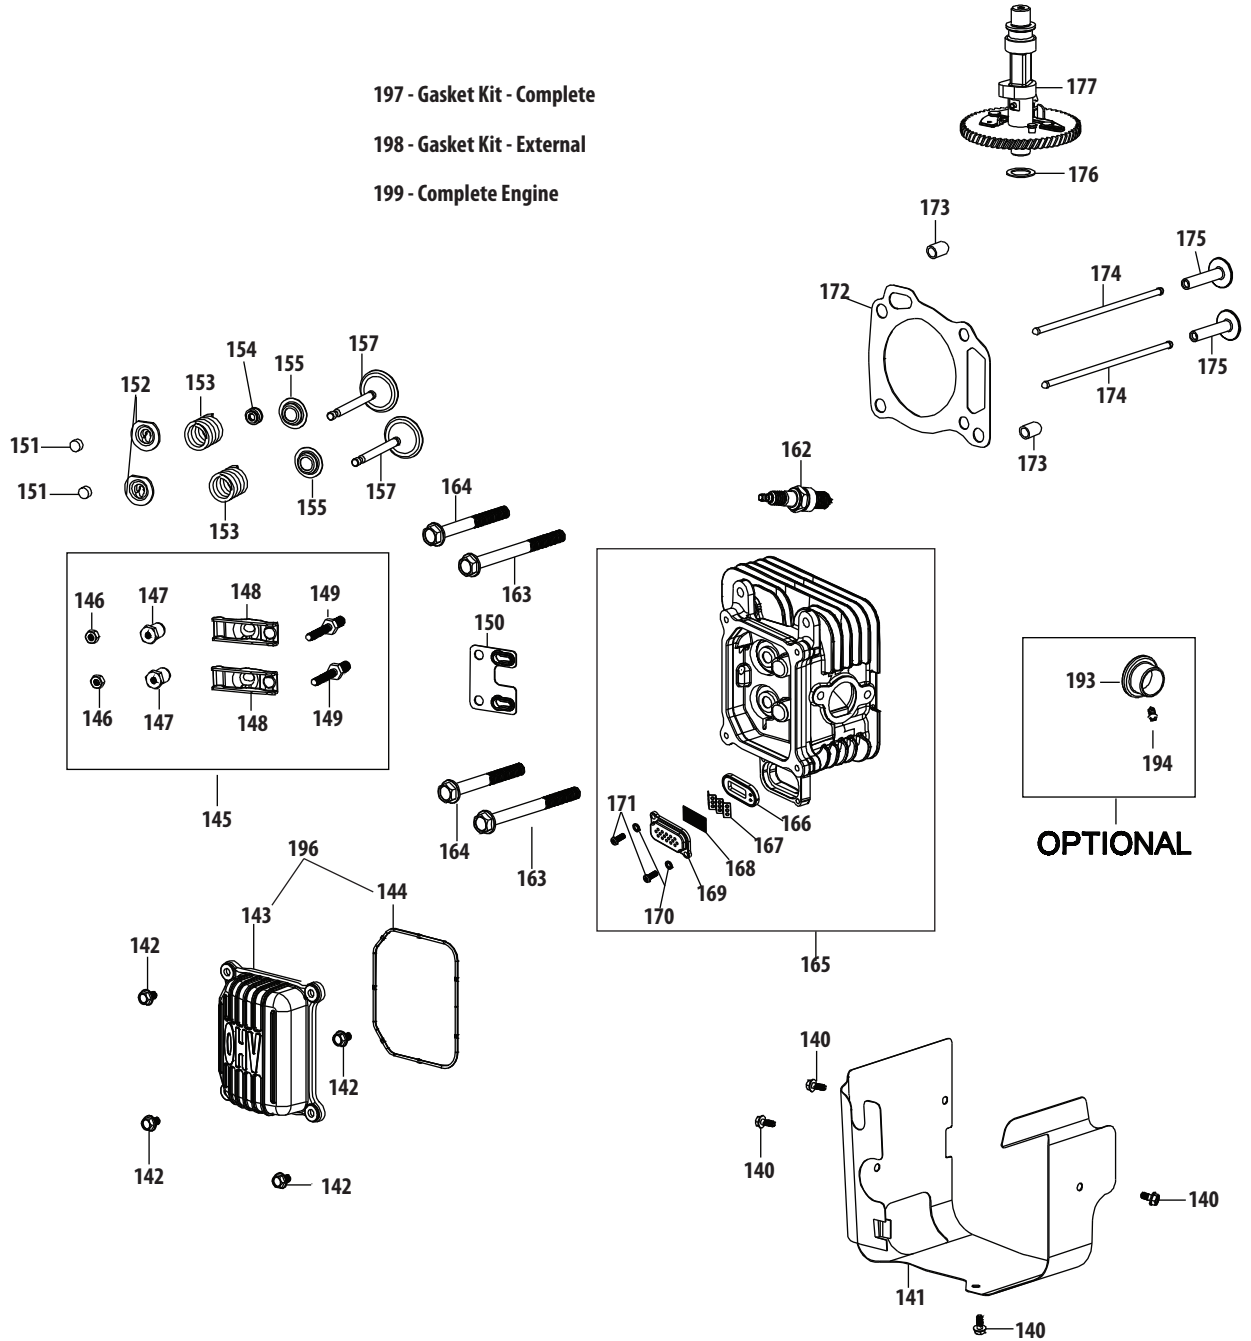

4P90JU Cylinder Head

197 - Gasket Kit - Complete

198 - Gasket Kit - External

199 - Complete Engine

4P90JU Cylinder Head

Ref.	Part Number	Description	Ref.	Part Number	Description
140	710-05315	Bolt M5×10		951-12202	Cylinder Head Kit
141	951-12265	Cowl			(Incl.144,156,163,164,166)
142	710-05316	Valve Cover Bolt	166	751-12774	Air Valve Core
143	951-12266	Valve Cover	167	751-12775	Strainer Clip
144	951-12267	Valve Cover Ring Gasket	168	751-12776	Strainer
145	951-11981	Rocker Arm Assembly	169	751-12777	The Air Valve Bonnet
146	751-11124	Jam Nut	170	736-04629	Washer
147	751-11123	Fulcrum Nut	171	710-05450	Screw M5×12
148	951-11966	Rocker Arm	172	951-12273	Cylinder Head Gasket
149	710-04962	Rocker Arm Stud	173	715-04122	Cylinder Head Dowel 12×16
150	951-12268	Push Rod Guide	174	951-11335	Push Rod Kit
151	951-12081	Exhaust Valve Adjuster	175	951-11962	Tappet
152	951-12080	Exhaust Valve Spring Retainer	176	736-04561	Camshaft Thrust Washer
153	951-12078	Valve Spring	177	951-12274	Camshaft Assembly
154	951-11964	Intake Valve Seal	193	951-12329	Spark Arrestor
155	951-12077	Valve Spring Retainer	194	710-05344	Spark Arrestor Screw
157	951-11337	Valve Kit	196	951-12197	Valve Cover Kit
162	951-10292	Spark Plug/F6Rtc	197	951-12204	Gasket Kit - Complete
163	710-05317	Bolt M10×1.25×85			(Incl.47,50,58,74,113,118,
164	710-05318	Bolt /M10×1.25×65			130,136-138,144,160,166)
165	751-12778	Cylinder Head Asm (Incl.137-139,144,146-157, 160,161,163-172)	198	951-12201	Gasket Kit - External (Incl.113,130,136-138,144,160)
			199	952Z4P90JU	Complete Engine